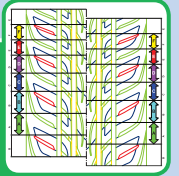

VARIANT PITCH DESIGN

6 pitch variations reduce road noise for a quiet, comfortable ride.

OPTIMIZED CONTACT PATCH

Assures wet & dry maneuverability, delivering superior all-season handling.

CONSECUTIVE CIRCLE SIBE